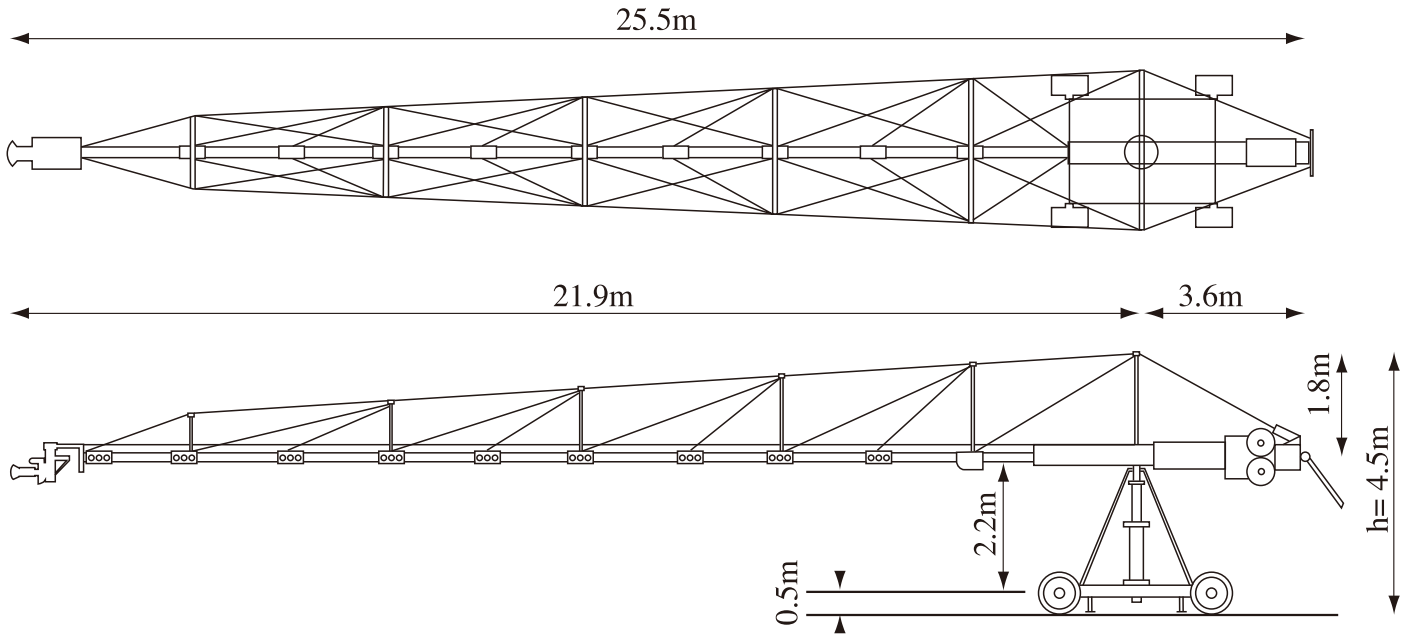

AKELA CRANE

Arm reach Scale Information

3 types of arm reach

You can choose Akela Crane's arm reach from 72ft, 58ft, 46ft.

Arm reach	21.9m(72ft)	17.6m(58ft)	13.7m(45ft)
Height under lens	18.4m	14.5m	10.6m
Arm length	25.2m	21.0m	17.1m
Head max. load	90kg	113kg	136kg