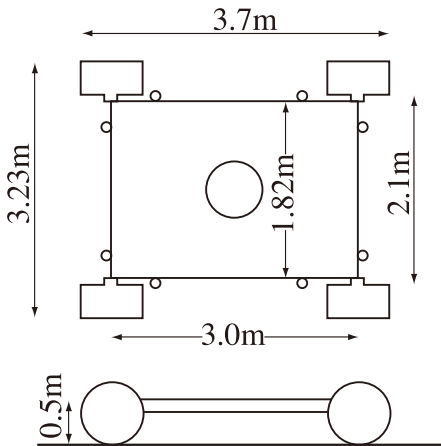

AKELA CRANE

Arm reach Scale Information

3 types of arm reach

You can choose Akela Crane's arm reach from 72ft, 58ft, 46ft.

Arm reach	21.9m(72ft)	17.6m(58ft)	13.7m(45ft)
Height under lens	18.4m	14.5m	10.6m
Arm length	25.2m	21.0m	17.1m
Head max. load	90kg	113kg	136kg