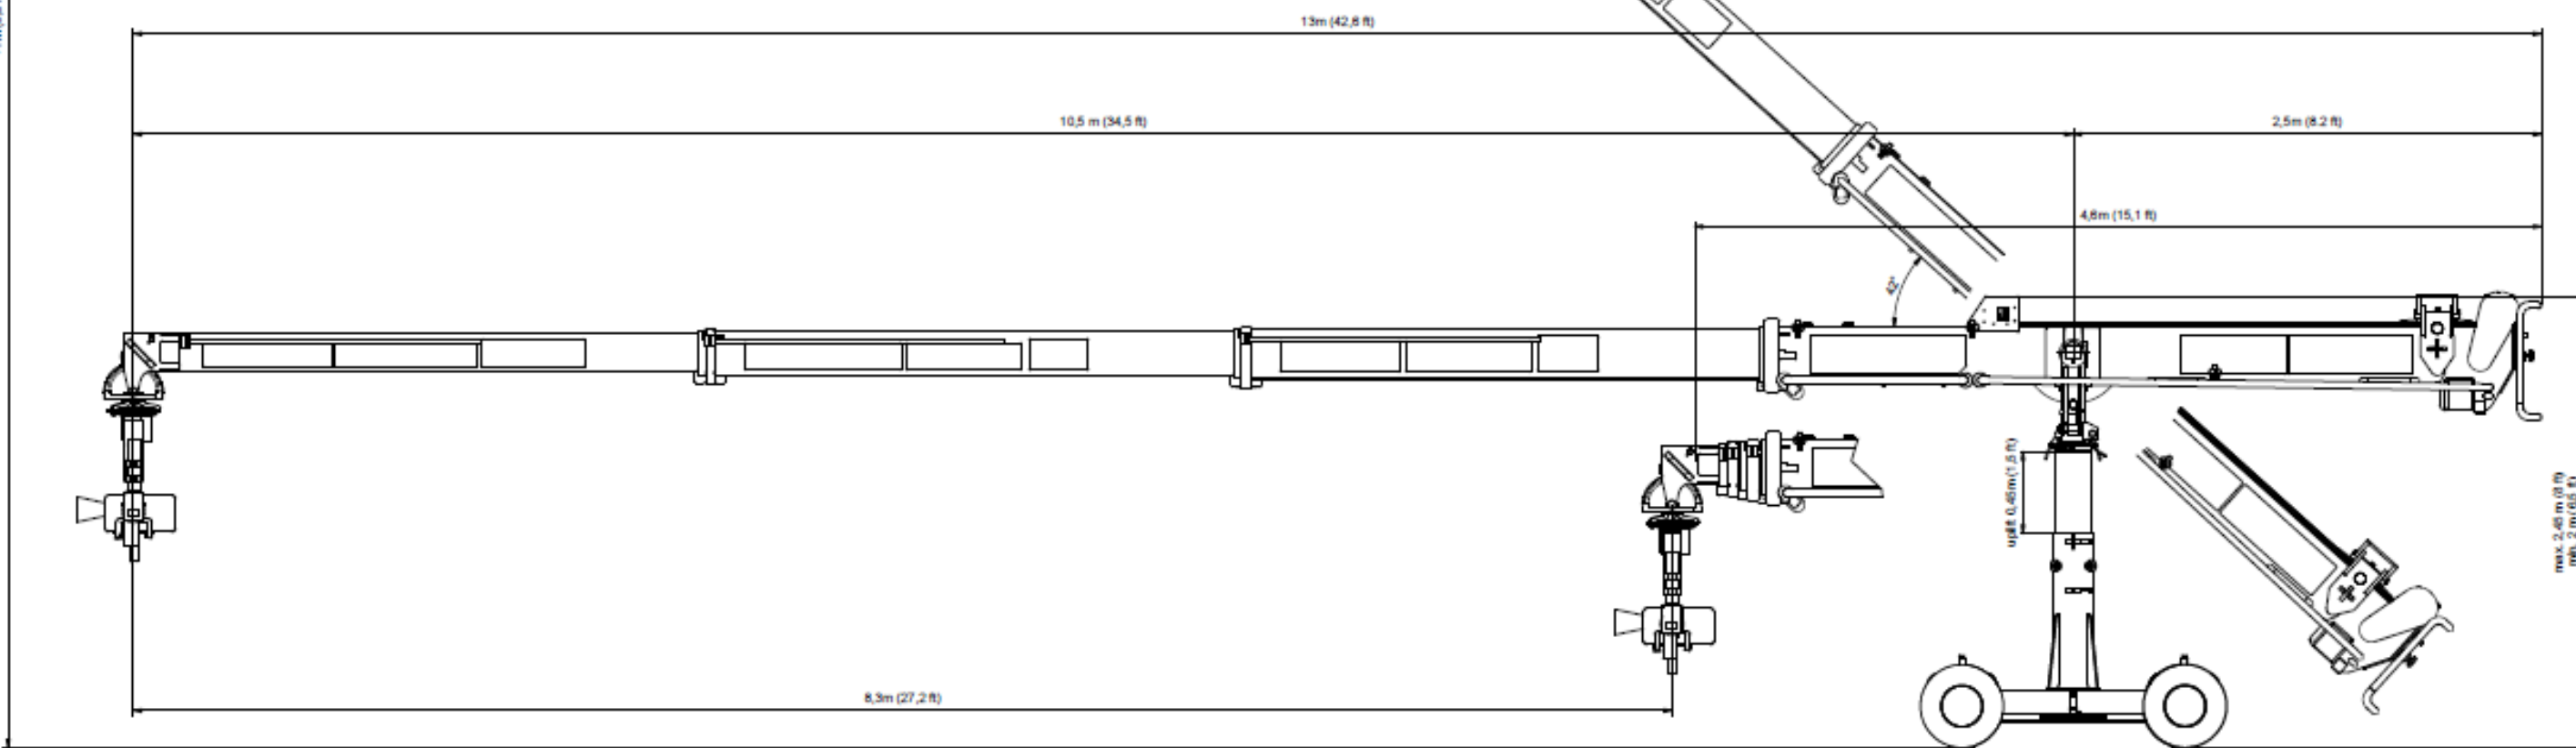

**MovieBird 35 specification:**  
**Max. nose load: 80 kg / 176 lbs**  
**Max. arm speed: 1,85 m/s (6 ft/s)**  
**Arm weight: 530 kg / 1168 lbs.**  
**One counterweight: 16kg / 35,3 lbs**  
**Crane weight including counterweights: 1880 kg / 4144 lbs.**

8,4m (27,6 ft)  
+1m (3,3 ft) when covering

max. 2,45m (8 ft)  
min. 2 m (6,6 ft)