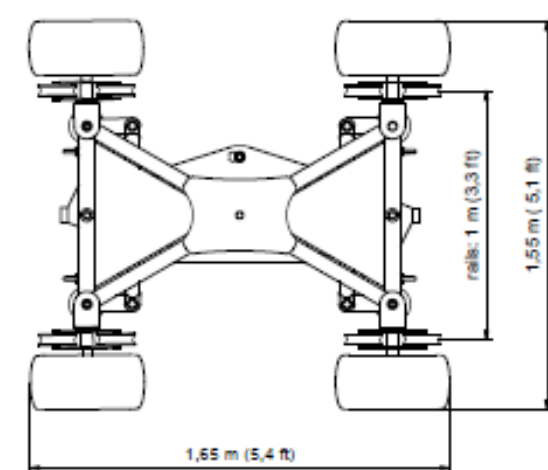

**MovieBird 35 specification:**  
**Max. nose load: 80 kg / 176 lbs**  
**Max. arm speed: 1,85 m/s (6 ft/s)**  
**Arm weight: 530 kg / 1168 lbs.**  
**One counterweight: 16kg / 35,3 lbs**  
**Crane weight including counterweights: 1880 kg / 4144 lbs.**

8,4m (27,6 ft)  
+1m (3,3 ft) when covering

max. 2,45m (8 ft)  
min. 2 m (6,6 ft)